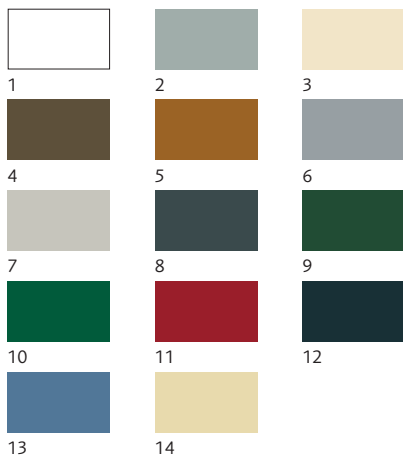

The colours shown are a favourably priced option, any other colour from the RAL colour chart can be ordered.

1

2

3

3 preferred colour options for Sandgrain surface

- 1 Terra Brown (RAL 8028)
- 2 Anthracite Grey (RAL 7016)
- 3 White Aluminium (RAL 9006)

9

- 1 Traffic White (RAL 9016)
- 4 Jet Black (RAL 9005)
- 7 White Aluminium (RAL 9006)

- 2 Ruby Red (RAL 3003)
- 5 Steel Blue (RAL 5011)
- 8 Moss Green (RAL 6005)

- 3 Anthracite Grey (RAL 7016)
- 6 Light Grey (RAL 7035)
- 9 Terra Brown (RAL 8028)

3 Contemporary design FGS 015, SBD

5 Modern design FGS 700, Light grey

2 Classic design FGS 400, White, with side element

4 Contemporary design FGS 025, Titan metallic effect

6 Modern design FGS 900, White, with side elements

FrontGuard entrance doors come in the same colour (inside and outside)

-
- 1 White (RAL 9016)
 - 2 White Aluminium (RAL 9006)
 - 3 Cream (RAL 9001)
 - 4 Terra Brown (RAL 8028)
 - 5 Ochre Brown (RAL 8001)
 - 6 Window Grey (RAL 7040)
 - 7 Light Grey (RAL 7035)
 - 8 Anthracite Grey (RAL 7016)
 - 9 Fir Green (RAL 6009)
 - 10 Moss Green (RAL 6005)
 - 11 Ruby Red (RAL 3003)
 - 12 Anthracite Grey (RAL 7016)
 - 13 Pigeon Blue (RAL 5014)
 - 14 Light Ivory (RAL 1015)